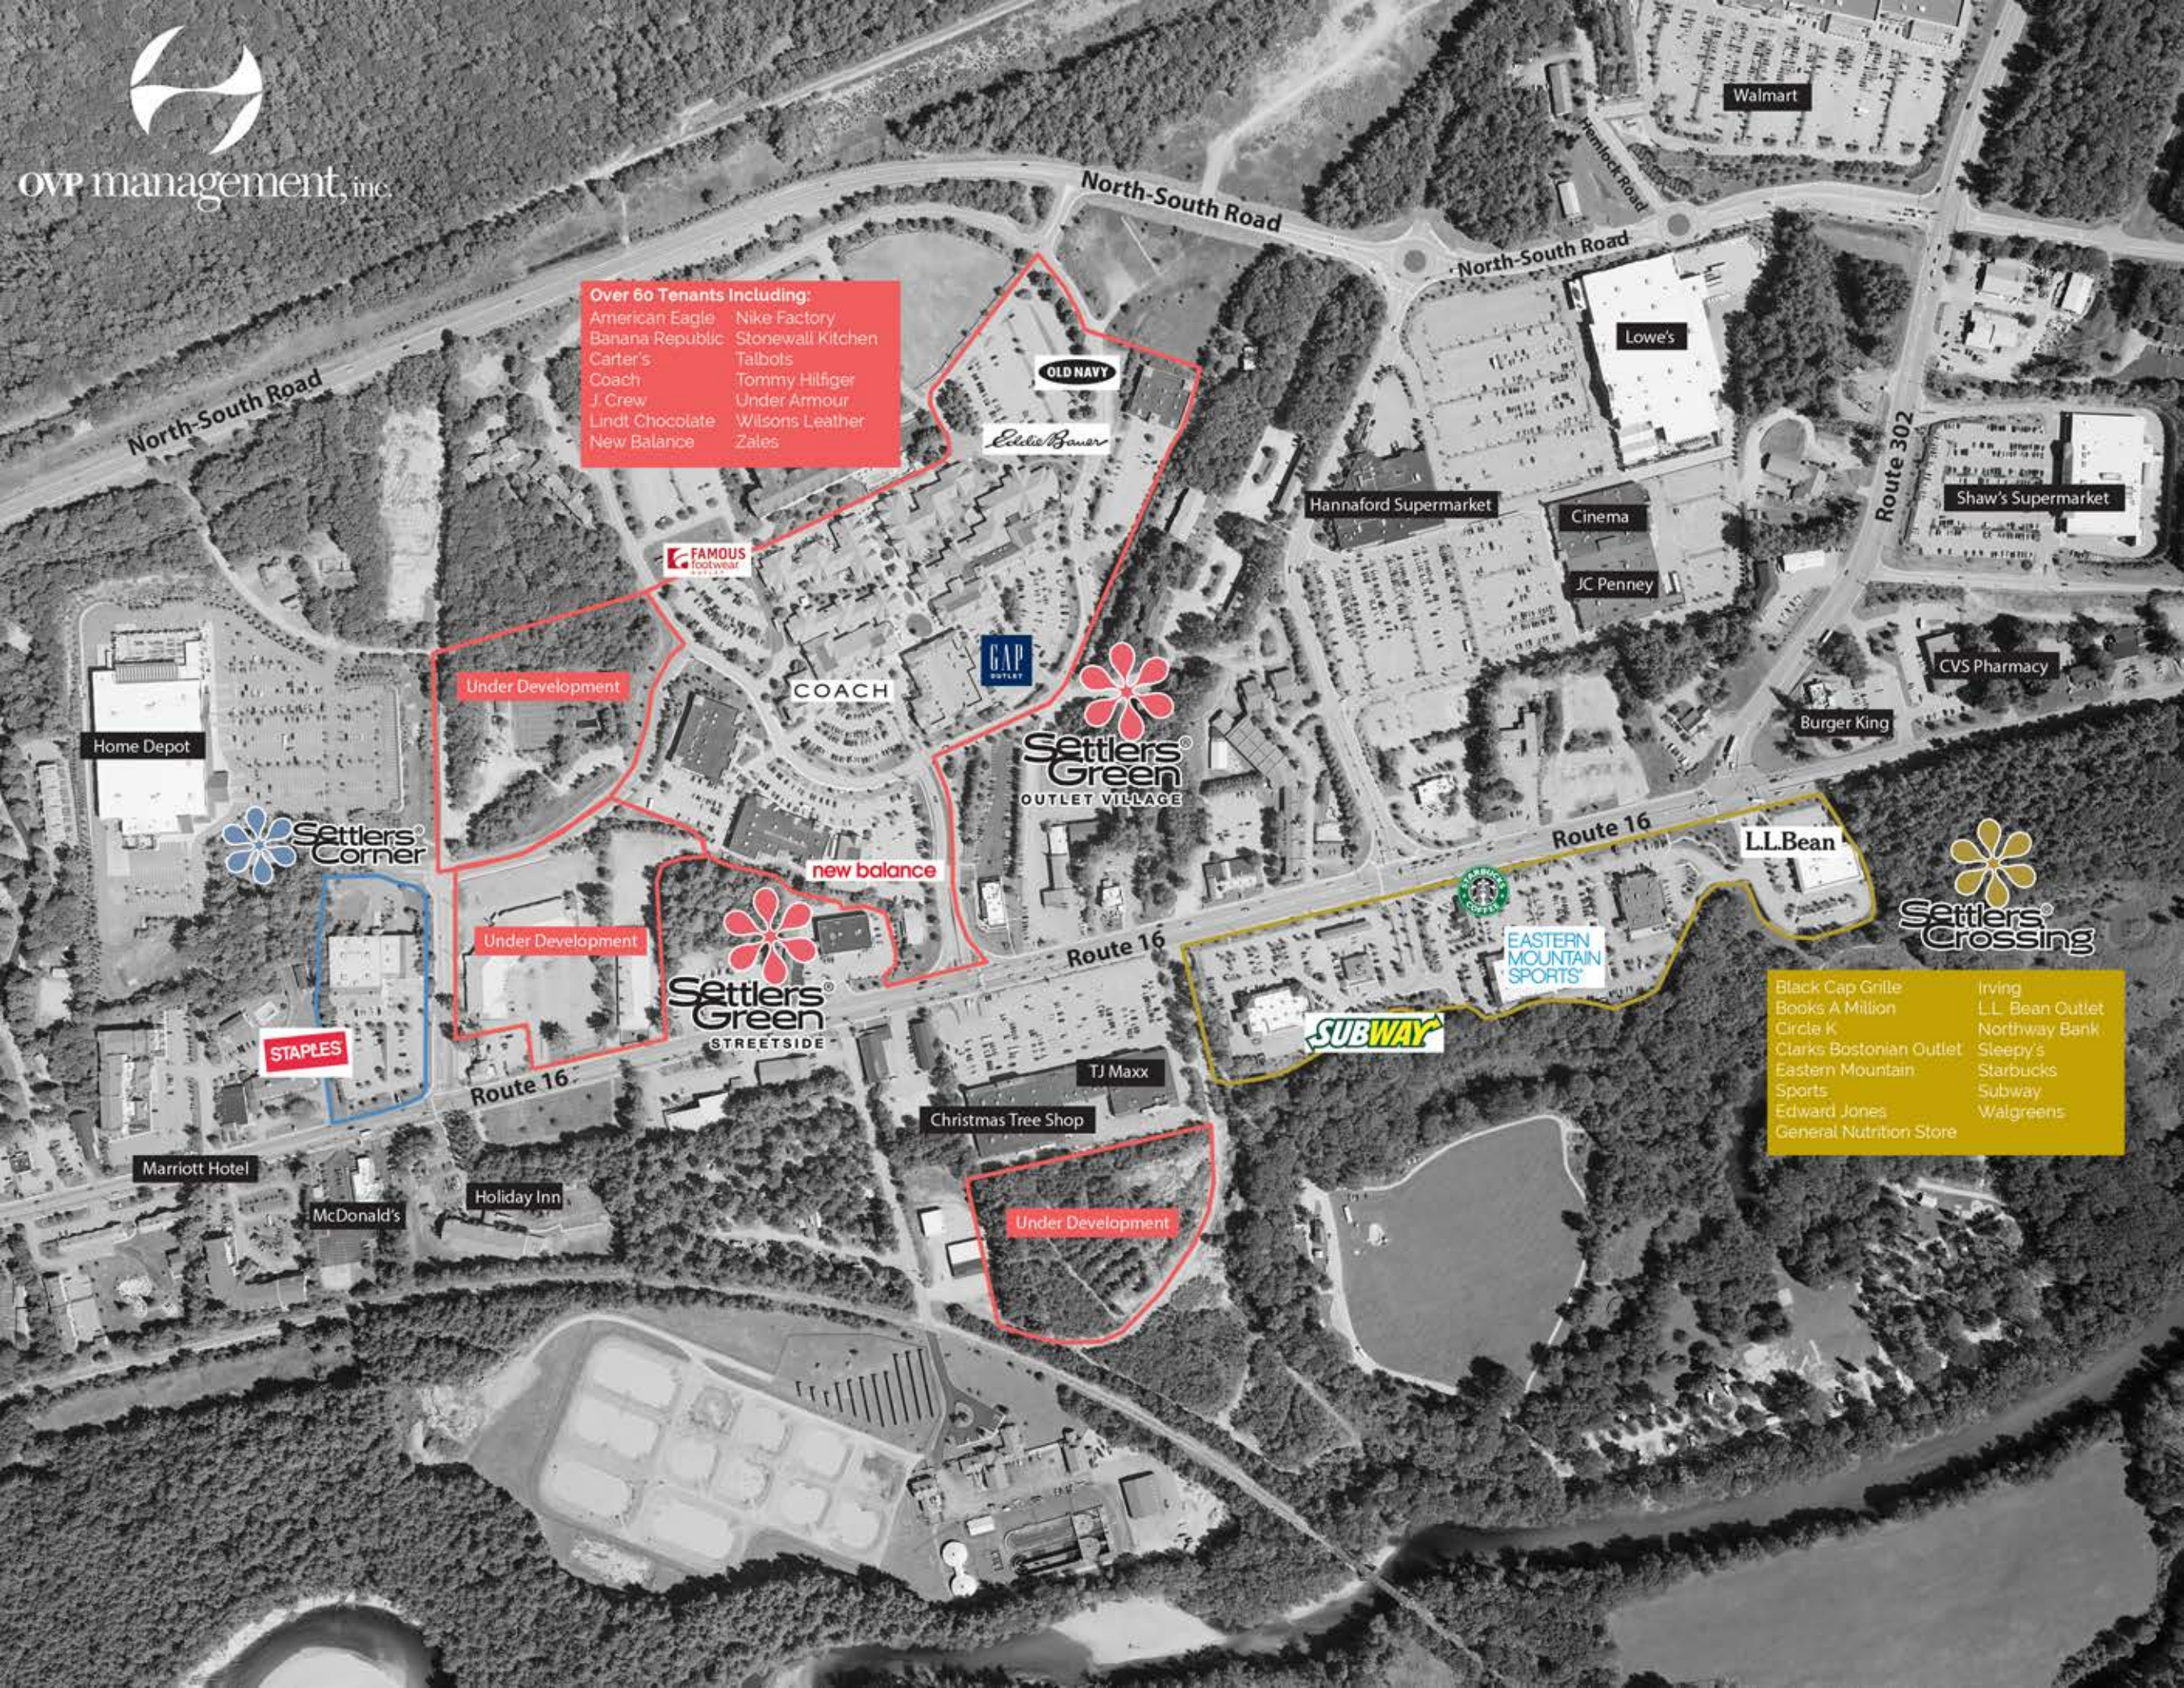

Walmart

Low's

Shaw's Supermarket

CVS Pharmacy

Burger King

LL.Bean

Black Cap Grille  
 Books A Million  
 Circle K  
 Clarks Bostonian Outlet  
 Eastern Mountain Sports  
 Edward Jones  
 General Nutrition Store  
 Irving  
 L.L. Bean Outlet  
 Northway Bank  
 Sleepy's  
 Starbucks  
 Subway  
 Walgreens

North-South Road

North-South Road

North-South Road

Route 302

Route 16

Route 16

Route 16

Home Depot

STAPLES

Marriott Hotel

McDonald's

Holiday Inn

Under Development

COACH

OLD NAVY

Eddie Bauer

Hannaford Supermarket

Cinema

JC Penney

new balance

TJ Maxx

Christmas Tree Shop

Under Development

EASTERN MOUNTAIN SPORTS