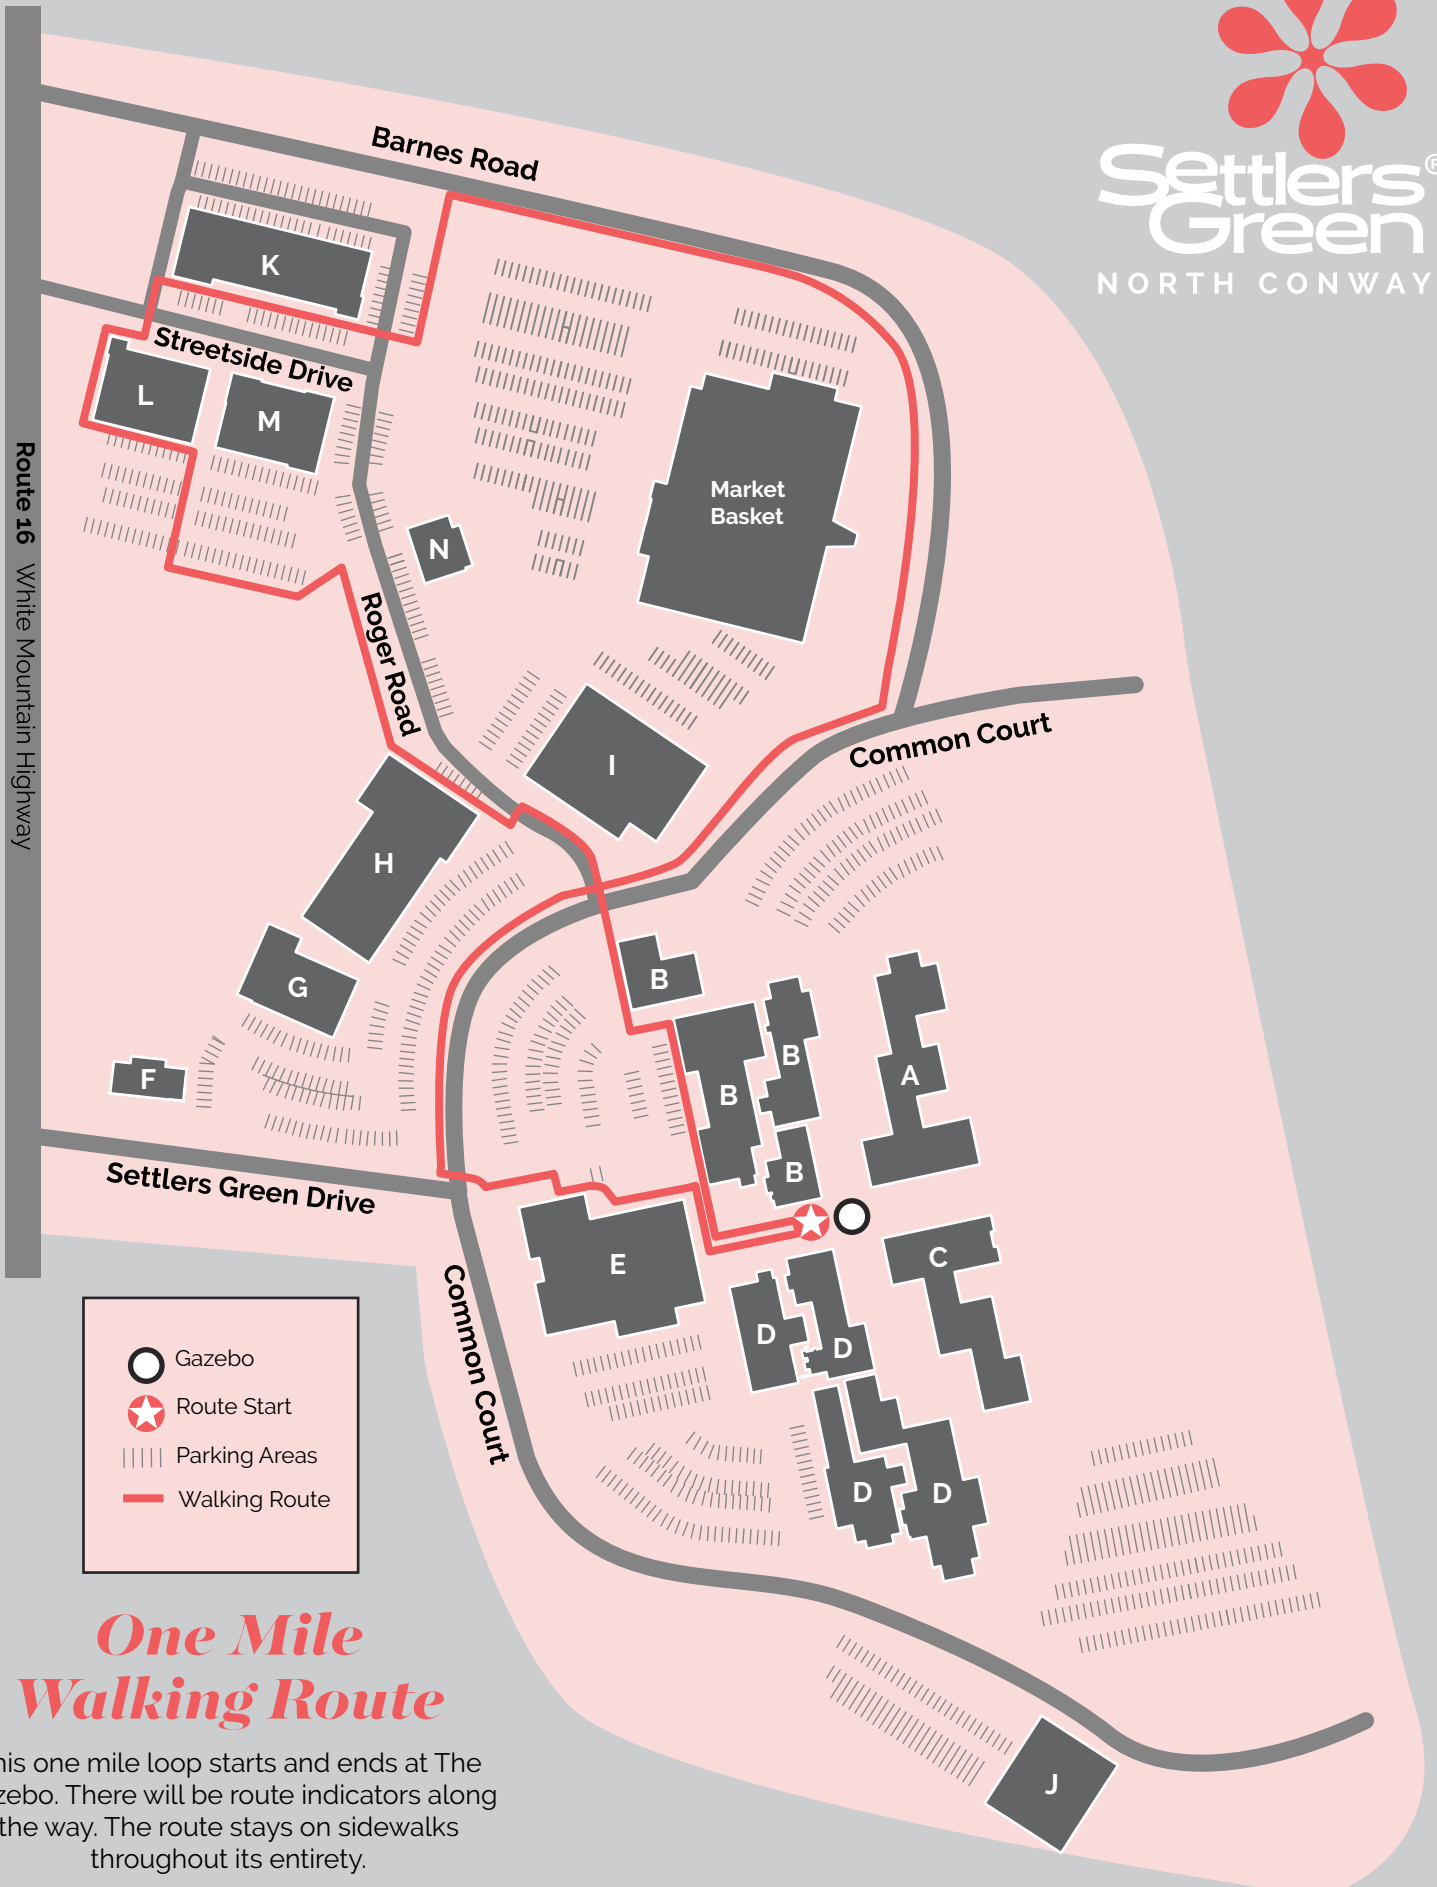

Settlers[®]
Green
NORTH CONWAY

One Mile Walking Route

This one mile loop starts and ends at The Gazebo. There will be route indicators along the way. The route stays on sidewalks throughout its entirety.

Enjoy the journey!